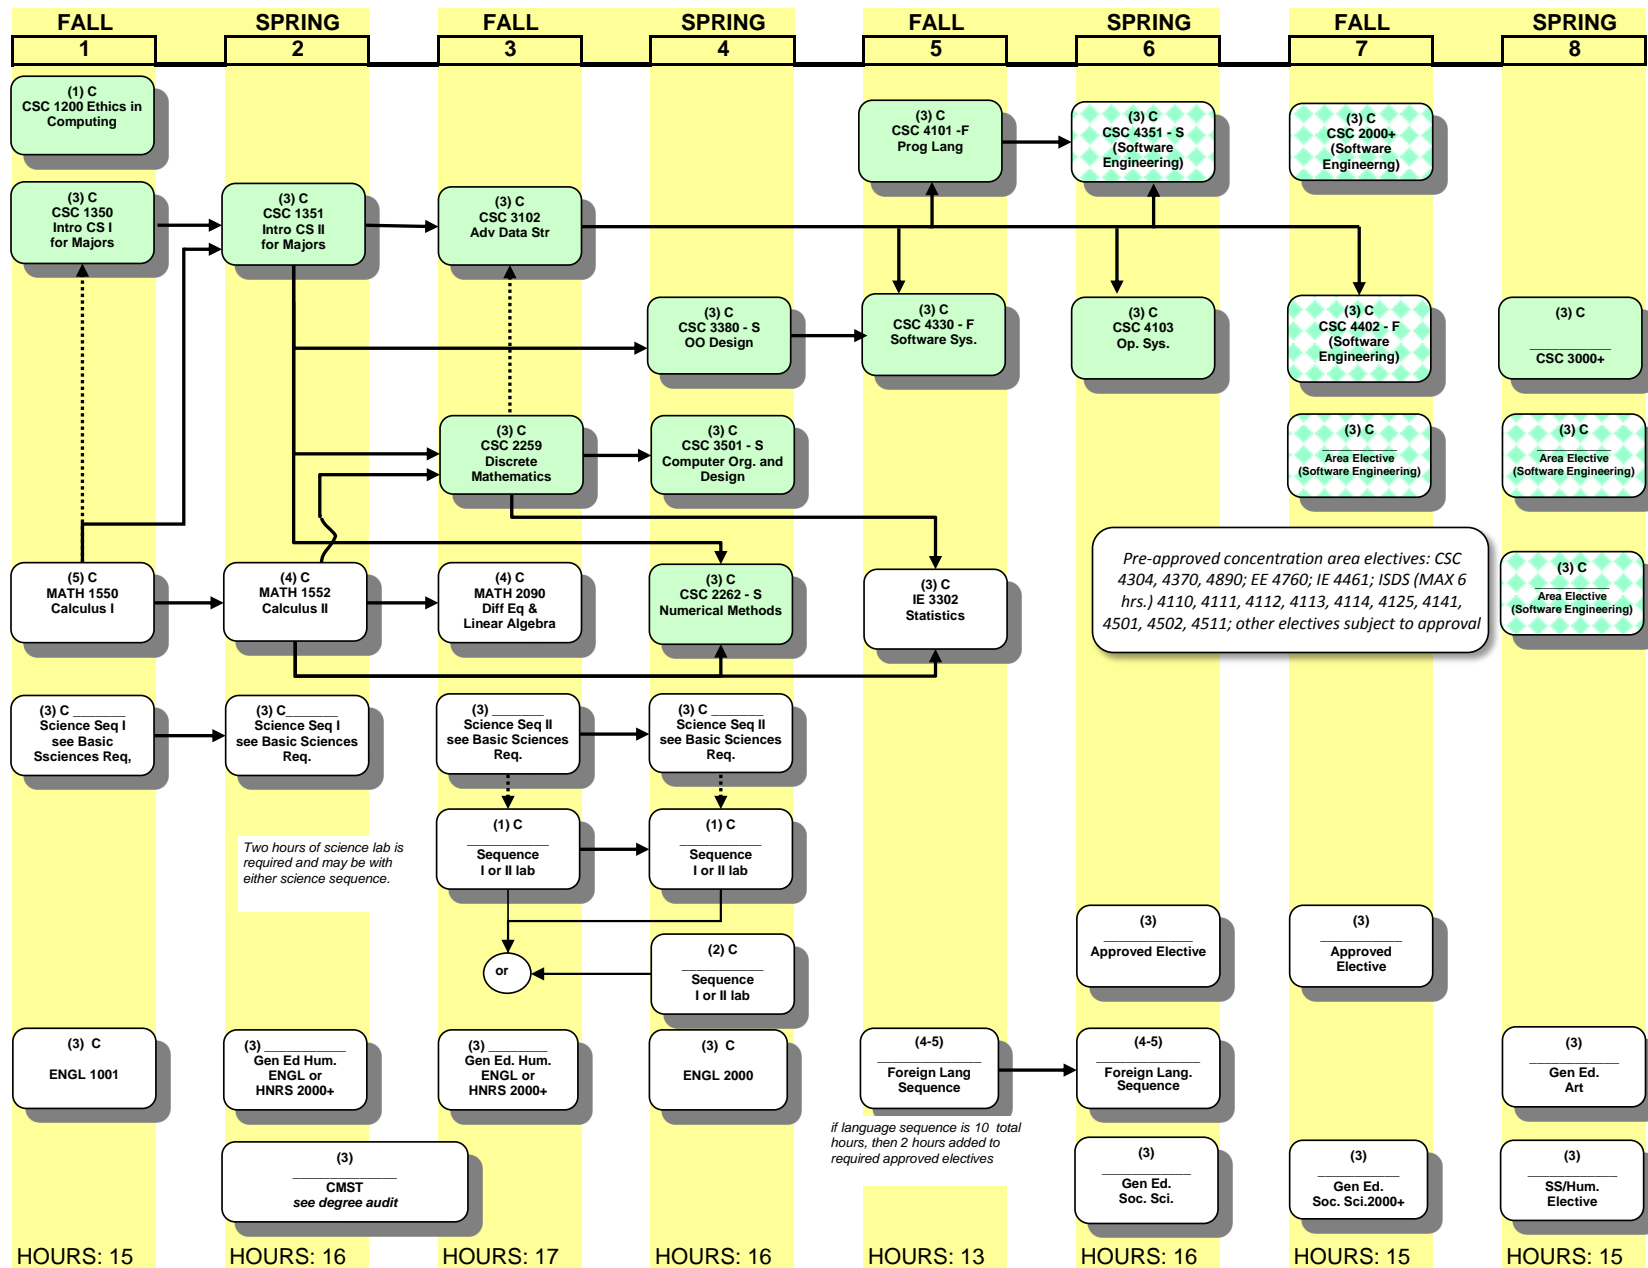

# Computer Science

### Flowchart Legend

- Credit Required
- ⋯→ Credit or registration required

(X) where X is the number of credit hours

C Grade of 'C' or better required