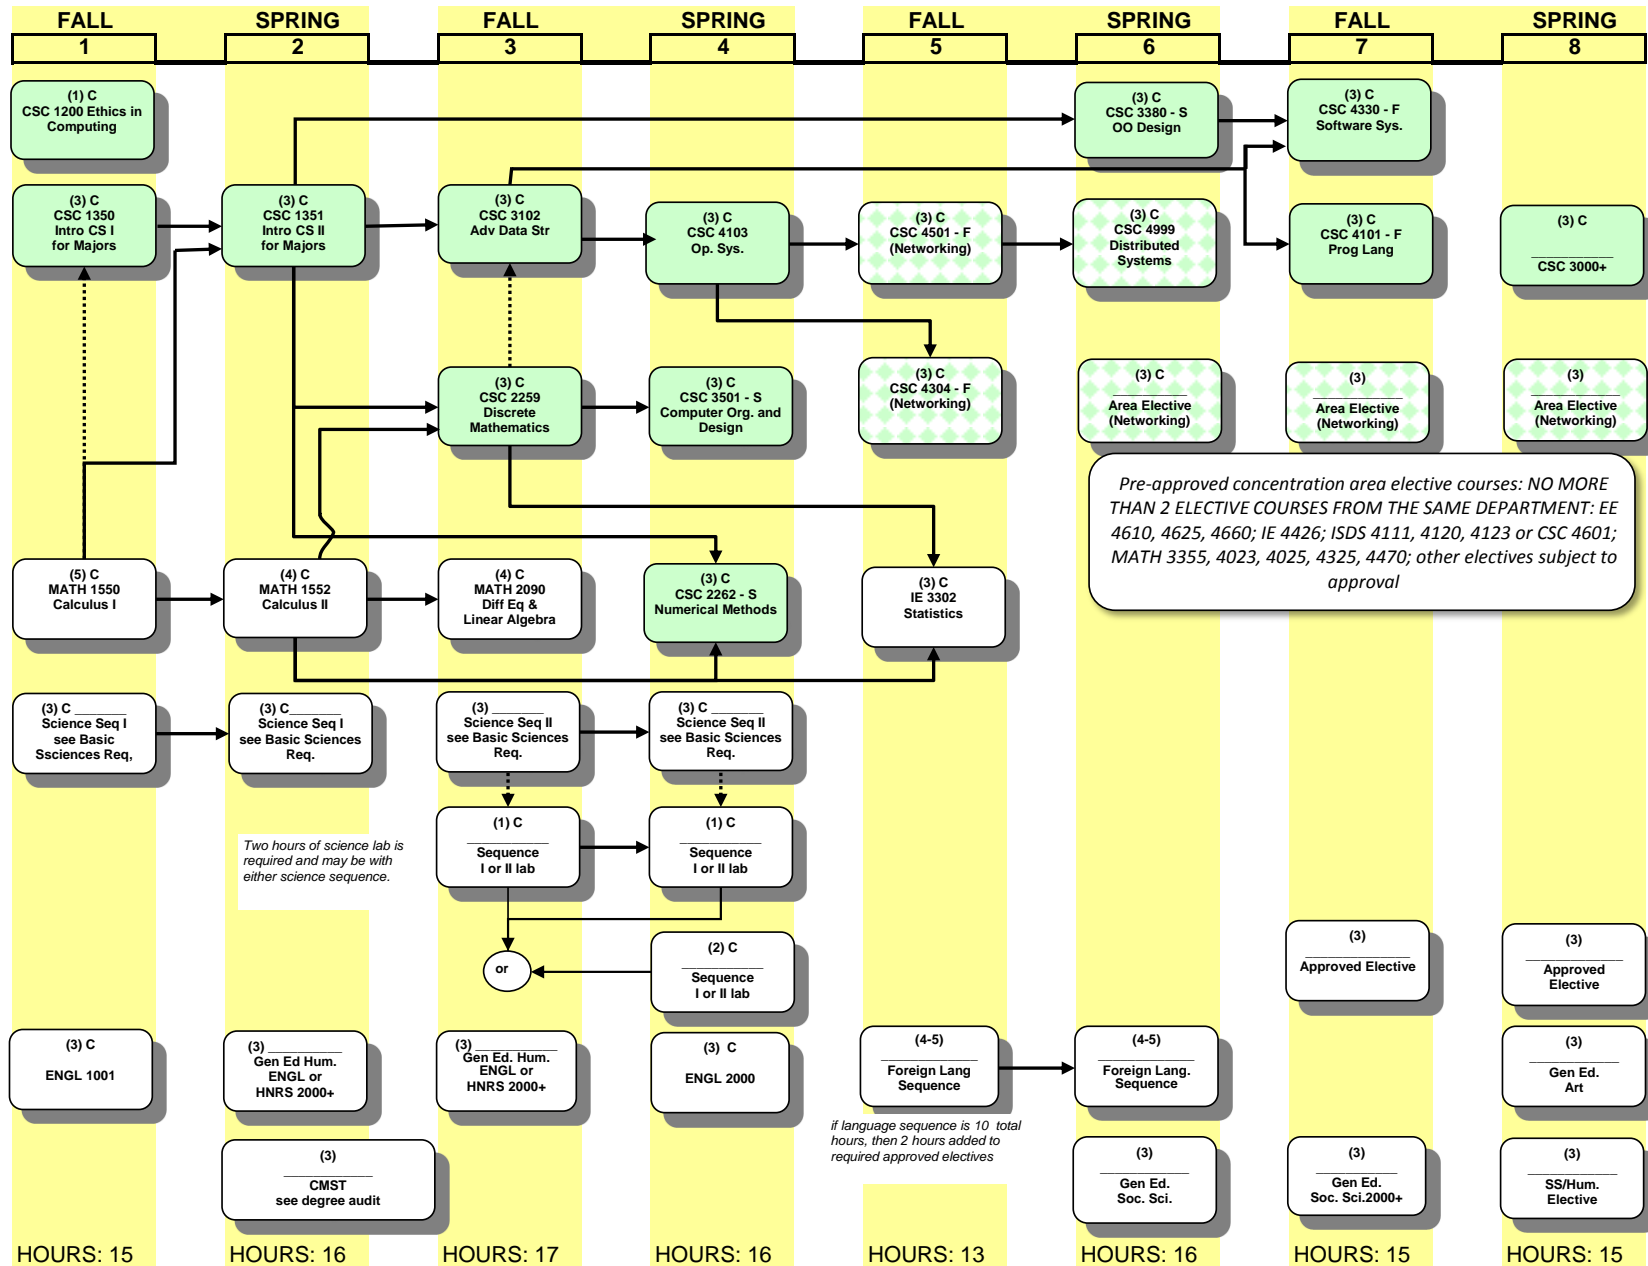

Computer Science

Flowchart Legend

- Credit Required
- Credit or registration required

(X) where X is the number of credit hours

C Grade of 'C' or better required